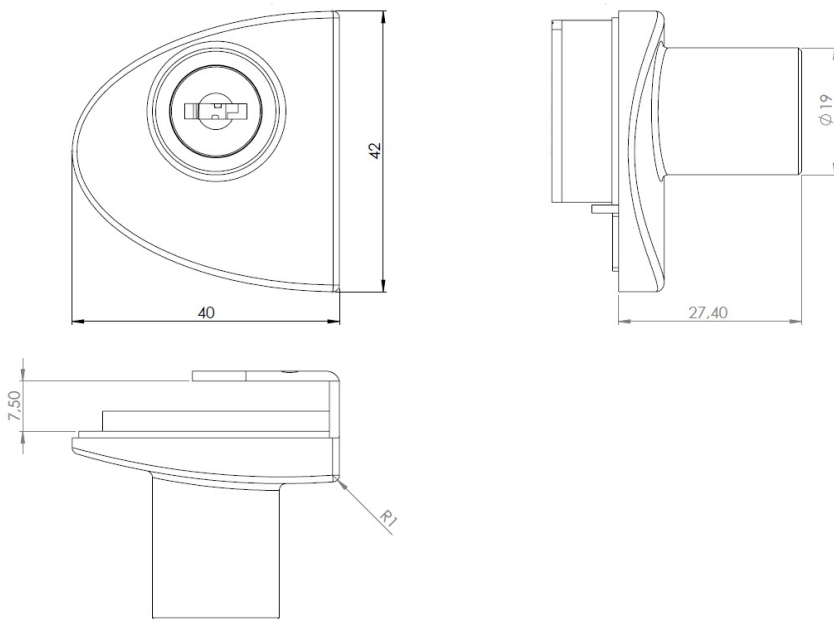

PRODUCT SHEET

Description:

Glass Door Lock "Badge", F/Double Doors, Black Ano, W/SISO Oval Metal Key, 400 KD,W/2 Black ABS Plastic Screws W/PVC, Tip, 1 BLK. Flat Oval Metal Striking Plate,f/Glass Thickness, 4-5mm

Item number:

14.09.542-0

Units	Box	Carton	HS Code	Barcode
Pcs.	12	240	8301300000	 5704866049122

SISO A/S
Mileparken 11
DK-2740 Skovlunde
Denmark
VAT: DK 24786013

Phone +45 45 830 900
www.siso.dk
siso@siso.dk

Danske Bank
Nytorv Branch
Copenhagen
SWIFT: DABADKKK

Account no.
4180 3112 112936
IBAN Account
DK7230003112112936